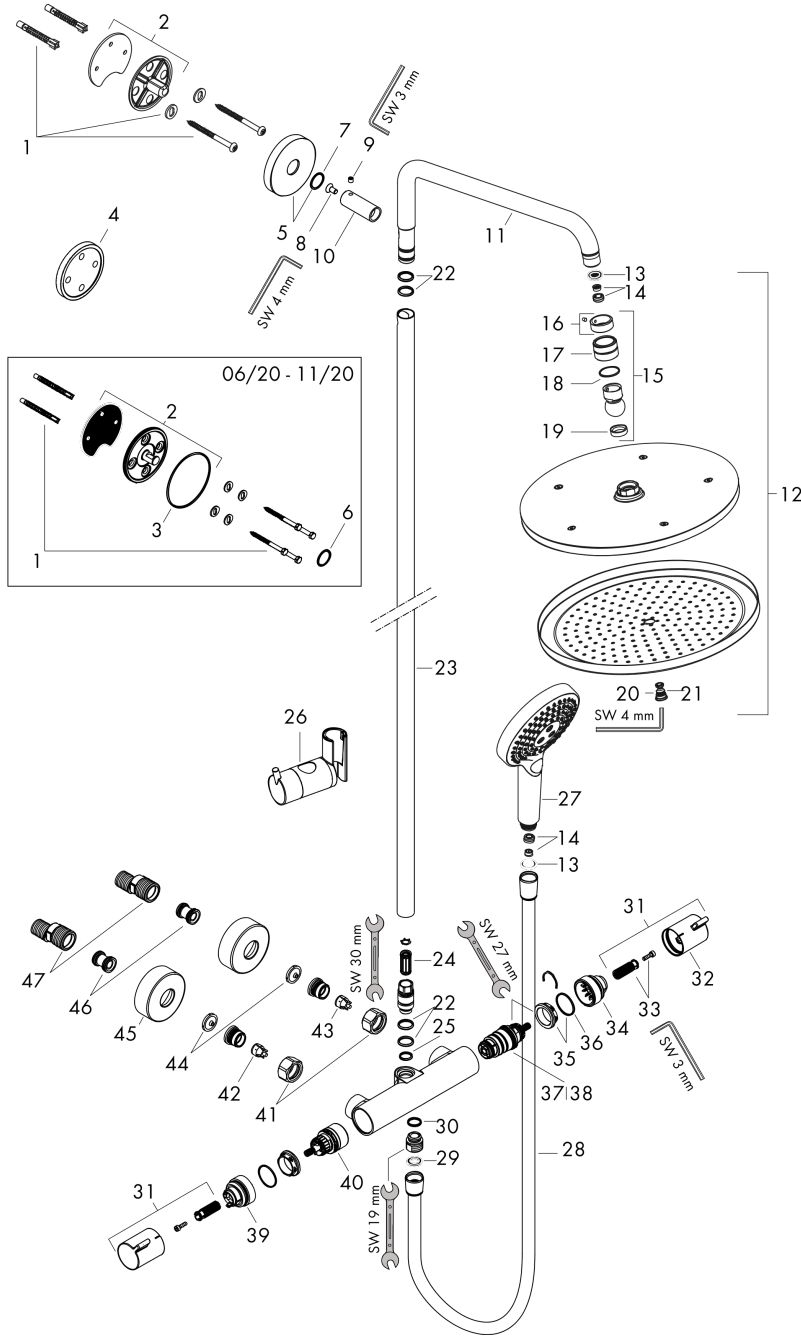

Croma Select S
Showerpipe 280 1jet EcoSmart 9 l/min with thermostat and hand shower Raindance Select S 120
3jet
Surfaces: **Matt Black**   Article Number: **26891670**

Exploded Drawing

Year of production: >06/20

Croma Select S
Showerpipe 280 1jet EcoSmart 9 l/min with thermostat and hand shower Raindance Select S 120
3jet
Surfaces: **Matt Black** Article Number: **26891670**

Spare part list

Year of production: >06/20

Pos.	Description	Article Number	Price	PU
1	mounting set	98716000	-	1
2	wall flange	95688000	-	1
3	O-Ring 50x2	98187000	-	1
4	tile-matching-disk 7 mm	95239XXX	-	-
5	escutcheon Ø 60 mm	95692670	-	1
6	O-ring 20x2	98165000	-	1
7	O-ring 20x2,5	92602000	-	1
8	screw	92137000	-	1
9	hollow set screw M6x5	98447000	-	1
10	sleeve	92166670	-	1
11	shower arm	95985670	-	1
12	head shower	26221670	-	1
13	filter packing	94246000	-	1
14	flow limiter (9 l/min)	95659000	-	1
15	ball joint	98941670	-	1
16	lock washer	98942670	-	1
17	nut	97958670	-	1
18	lever collar	97536000	-	1
19	seal	97606000	-	1
20	air jet (Eco)	95795670	-	1
21	O-ring 7x2	98419000	-	1
22	O-ring 15x2,5	98131000	-	1
23	pipe 1030 mm	95915670	-	1
24	noise reduction	95009000	-	1
25	O-ring 12x2,25	98382000	-	1
26	support, assy	97651670	-	1
27	handshower	26531670	-	1
28	shower hose Isiflex'B 1,60 m	28276670	-	1
29	seal	98058000	-	1
30	O-ring 14x2	98129000	-	1
31	handle	95836670	-	1
32	pushbutton	92848670	-	1
33	handle fixing set	95843000	-	1
34	safety set	95839000	-	1
35	nut	98913000	-	1
36	O-ring 26x1,5	98390000	-	1
37	thermostat cartridge	98282000	-	1
38	cartridge for exchanged connections	92373000	-	1
39	stop ring for flow control	95927000	-	1
40	shut off unit with selector	98283000	-	1
41	set of nuts	96157670	-	1