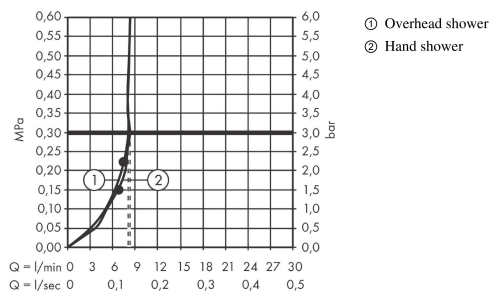

Croma Select S
Showerpipe 280 1jet EcoSmart 9 l/min with thermostat and hand shower Raindance Select S 120
3jet
Surfaces: **Matt Black**   Article Number: **26891670**

Flowchart