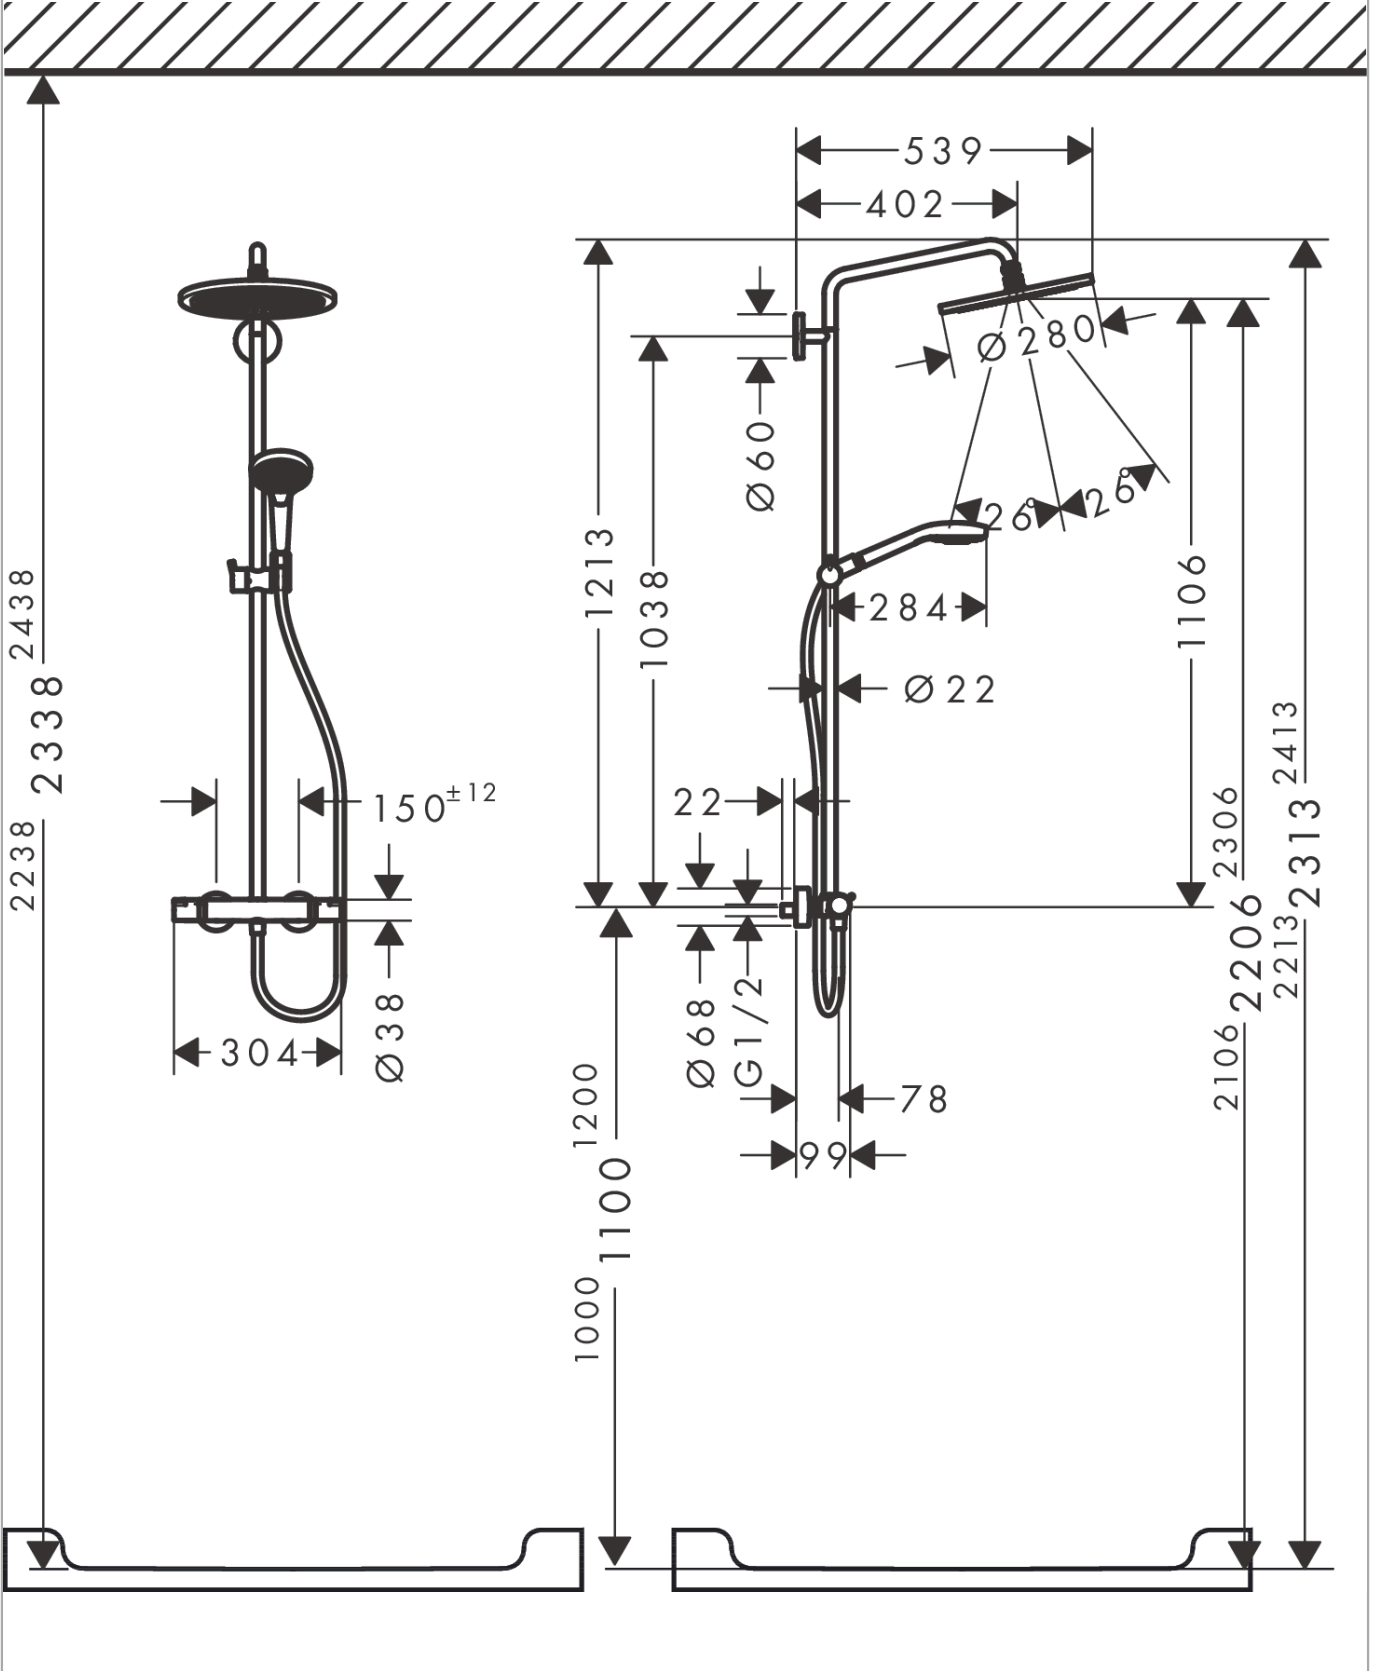

Croma Select S
Showerpipe 280 1jet EcoSmart 9 l/min with thermostat and hand shower Raindance Select S 120
3jet
Surfaces: **Matt Black** Article Number: **26891670**

Installation examples